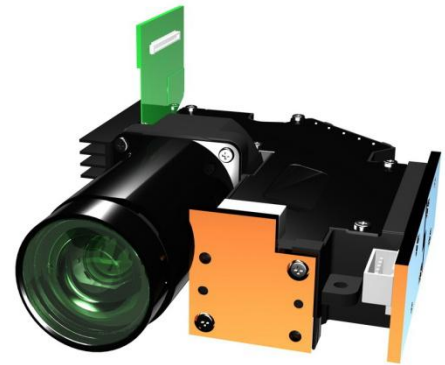

Peregrine brilliant (P1T)

游隼明亮型

芯片: TI 0.45" WXGA DMD

分辨率: 1280×800

光源: LED

偏轴: 100%

投射比: 1.2

画幅尺寸: 39" @1m

对比度(FOFO): 1000:1

TV 畸变: <1%

色域(NTSC 1953): 90%

ANSI 流明(投影光通量): 430lm (without overlap)

550lm (with overlap)

尺寸(mm): 91.0×72.2×17.4(Φ23.6 镜头)